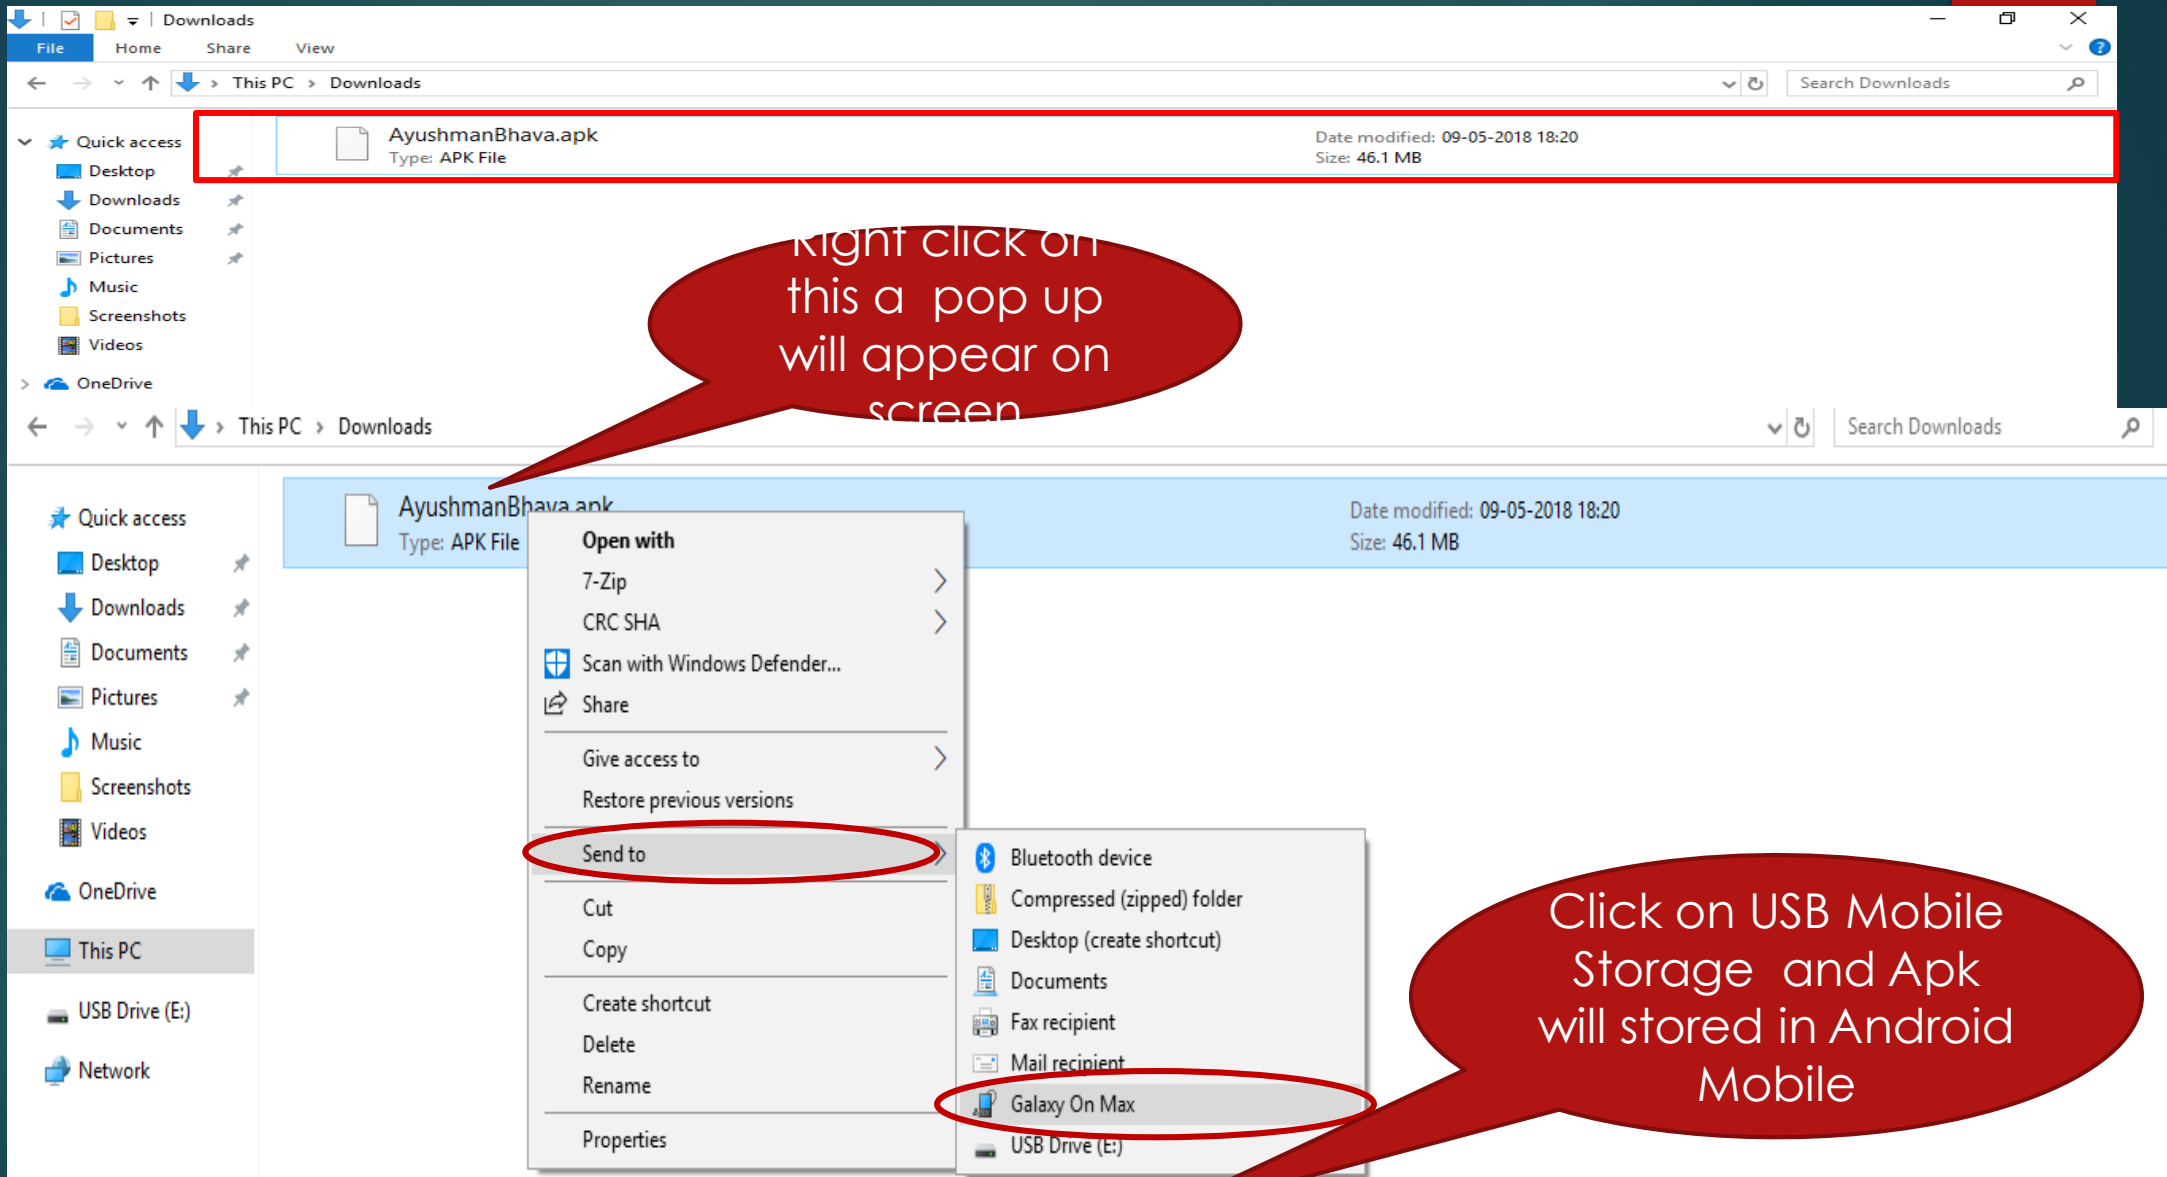

Right click on this a pop up will appear on screen

Click on USB Mobile Storage and Apk will stored in Android Mobile